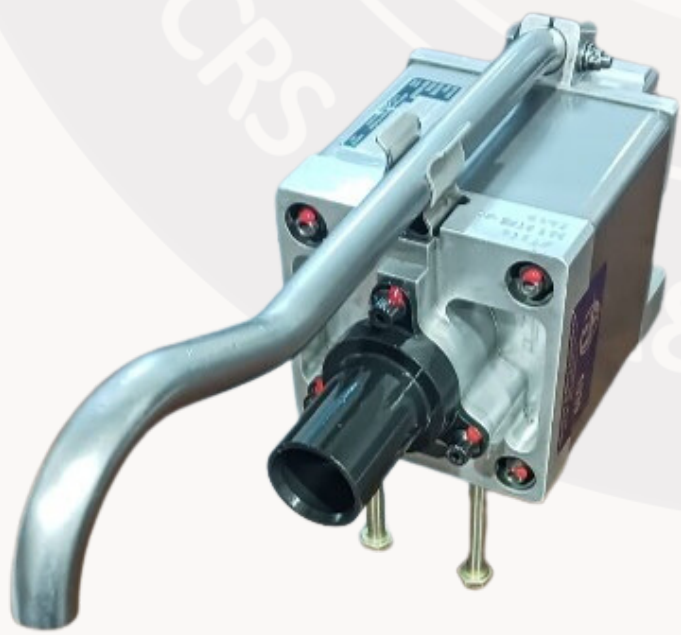

BRAKES / BRAKES / BRAKES

→ Brake Assy  
Part Number: 2612312-1

→ Brake Assy  
Part Number: 2601042-5

→ Brake Lock  
Part Number: 3283086-3

Contact us for more information at  
[inventory@ticaerospace.com](mailto:inventory@ticaerospace.com)

## Fan Cowl

Part Number:  
224-2201-507

## Cowl Assy- Eng LH Core

Part Number:  
224M4761-513

# Push Rod

Part Number: A2785-15